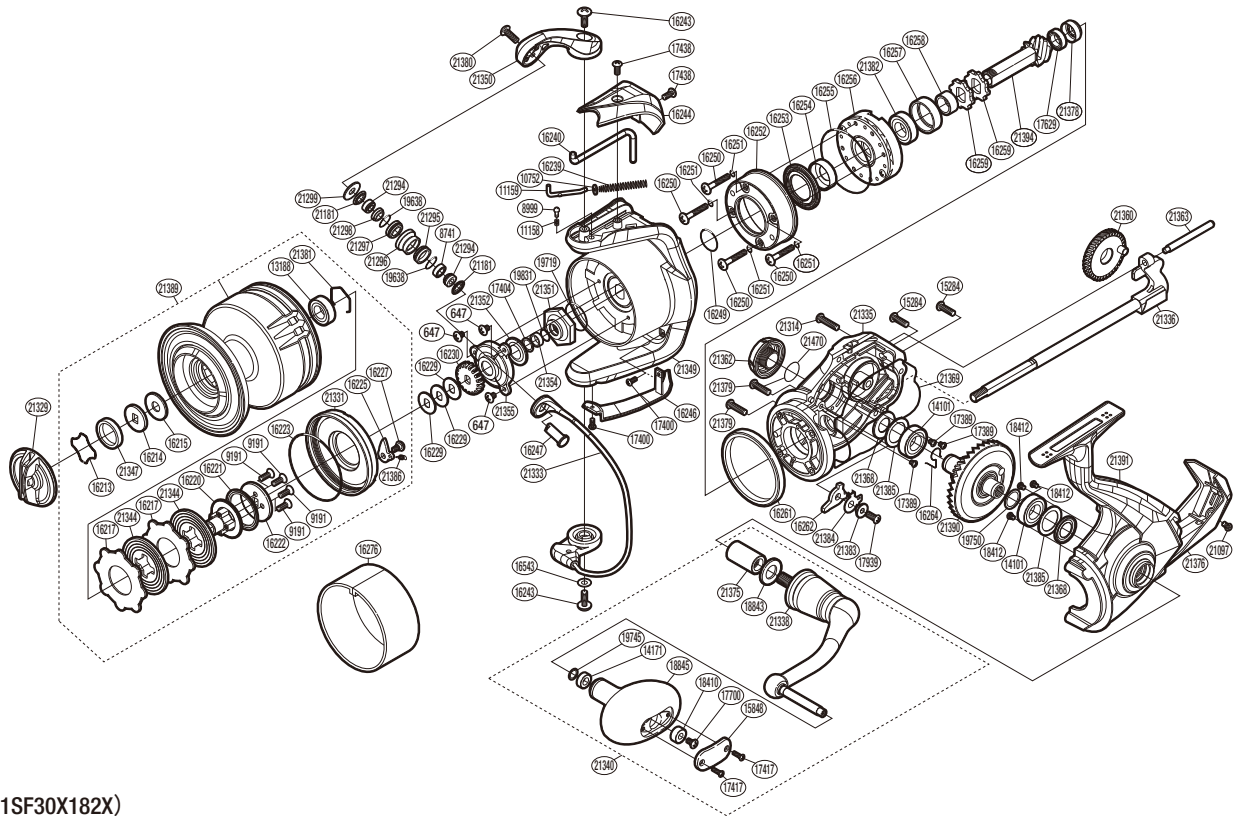

## SRG18000SWAHG

(51SF30X182X)

Please note that the number of adjusting washers may not be the same as shown in the exploded views.  
(Adjustment will vary with each individual product.)

Part No.	Description	Part No.	Description	Part No.	Description
RD 0647	Screw	RD16256	Roller Clutch Assembly	RD21335	Body Assembly
RD 8741	Ball Bearing	RD16257	Bearing Housing	RD21336	Main Shaft Assembly
RD 8999	Click Pin	RD16258	Pinion Gear Collar	RD21338	Handle Shank Assembly
RD 9191	Screw	RD16259	Anti-Reverse Ratchet	RD21340	Handle Assembly
RD10752	Bail Spring Guide A Support	RD16261	Friction Ring	RD21344	Spool Drag Disk
RD11158	Click Spring	RD16262	Assist Anti-Reverse Pawl	RD21347	Thrust Bushing
RD11159	Bail Spring Guide A	RD16264	Anti-Reverse Pawl Spring	RD21349	Rotor
RD13188	Ball Bearing	RD16543	Washer	RD21350	Bail Arm
RD14101	Ball Bearing	RD17389	Screw	RD21351	Rotor Nut
RD14171	Handle Knob Bushing B	RD17400	Screw	RD21352	Bearing Water Proof
RD15284	Screw	RD17404	Washer	RD21354	Main Shaft Spacer
RD15848	Handle Knob I.D. Plate	RD17417	Screw	RD21355	Nut Lock Plate
RD16213	Drag Washer Retainer	RD17438	Screw	RD21360	Oscillating Gear
RD16214	Key Washer	RD17629	Ball Bearing	RD21362	Handle Screw Cap
RD16215	Drag Washer	RD17700	Screw	RD21363	Oscillating Guide
RD16217	Drag Washer	RD17939	Screw	RD21368	Bearing Water Proof
RD16220	Bearing Bushing	RD18410	Handle Knob Bushing A	RD21369	Body Seal
RD16221	Bearing Water Proof	RD18412	Screw	RD21375	Handle Shaft Cover B
RD16222	Spool Support	RD18843	Washer	RD21376	Rear Protector
RD16223	O Ring	RD18845	Handle Knob Assembly	RD21378	Pinion Gear Bushing
RD16225	Drag Click	RD19638	O Ring	RD21379	Screw
RD16227	Screw	RD19719	O Ring	RD21380	Screw
RD16229	Spool Support Washer	RD19745	Washer	RD21381	Bearing Retainer
RD16230	Spool Support	RD19750	Washer	RD21382	Ball Bearing
RD16239	Bail Spring	RD19831	O Ring	RD21383	Anti-Reverse Pawl Collar
RD16240	Bail Trip Lever	RD21097	Screw	RD21384	Anti-Reverse Pawl Cover
RD16243	Screw	RD21181	Line Roller Seal	RD21385	Washer
RD16244	Bail Spring Cover	RD21294	Line Roller Support Collar	RD21386	Drag Click Spring
RD16246	Bail Hold Support Guard	RD21295	Line Roller Bushing	RD21389	Spool Assembly
RD16247	Line Roller Support	RD21296	Line Roller	RD21390	Drive Gear
RD16249	O Ring	RD21297	Line Roller Bushing B	RD21391	Side Cover Assembly
RD16250	Screw	RD21298	Line Roller Collar	RD21394	Pinion Gear
RD16251	O Ring	RD21299	Line Roller Plate	RD21470	O Ring
RD16252	Roller Clutch Cover	RD21314	Screw		
RD16253	Roller Clutch Waterproof	RD21329	Drag Knob		
RD16254	Rotor Ring	RD21331	Drag Cover Assembly		
RD16255	O Ring	RD21333	Bail Assembly	RD16276	Line Band (Accessory)